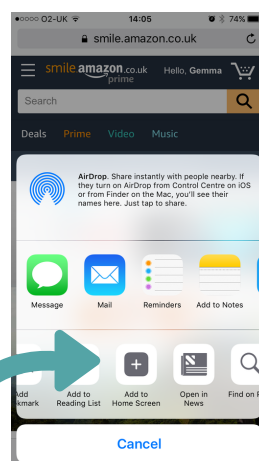

We suggest bookmarking the page so you don't forget to use smile.amazon.co.uk each time you shop!

On your mobile or tablet

Either visit smile.amazon.co.uk on your browser or add items in the app and complete the purchase in your browser.

or

1. Delete the app (your Amazon account details won't be deleted)
2. Go to smile.amazon.co.uk in your browser

3. Tap the share icon*

4. Click share to homescreen (you might have to scroll right to see this)*