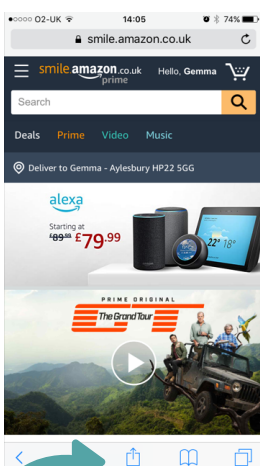

smile.amazon.co.uk

How to use Amazon smile

On your desktop

- Go to smile.amazon.co.uk
- Sign into your account
- Type in Chilterns MS Centre in the search bar and select us as your charity
- You will receive an email confirmation
- Start shopping as normal

We suggest bookmarking the page so you don't forget to use smile.amazon.co.uk each time you shop!

On your mobile or tablet

Either visit smile.amazon.co.uk on your browser or add items in the app and complete the purchase in your browser.

or

1. Delete the app (your Amazon account details won't be deleted)
2. Go to smile.amazon.co.uk in your browser

3. Tap the share icon*